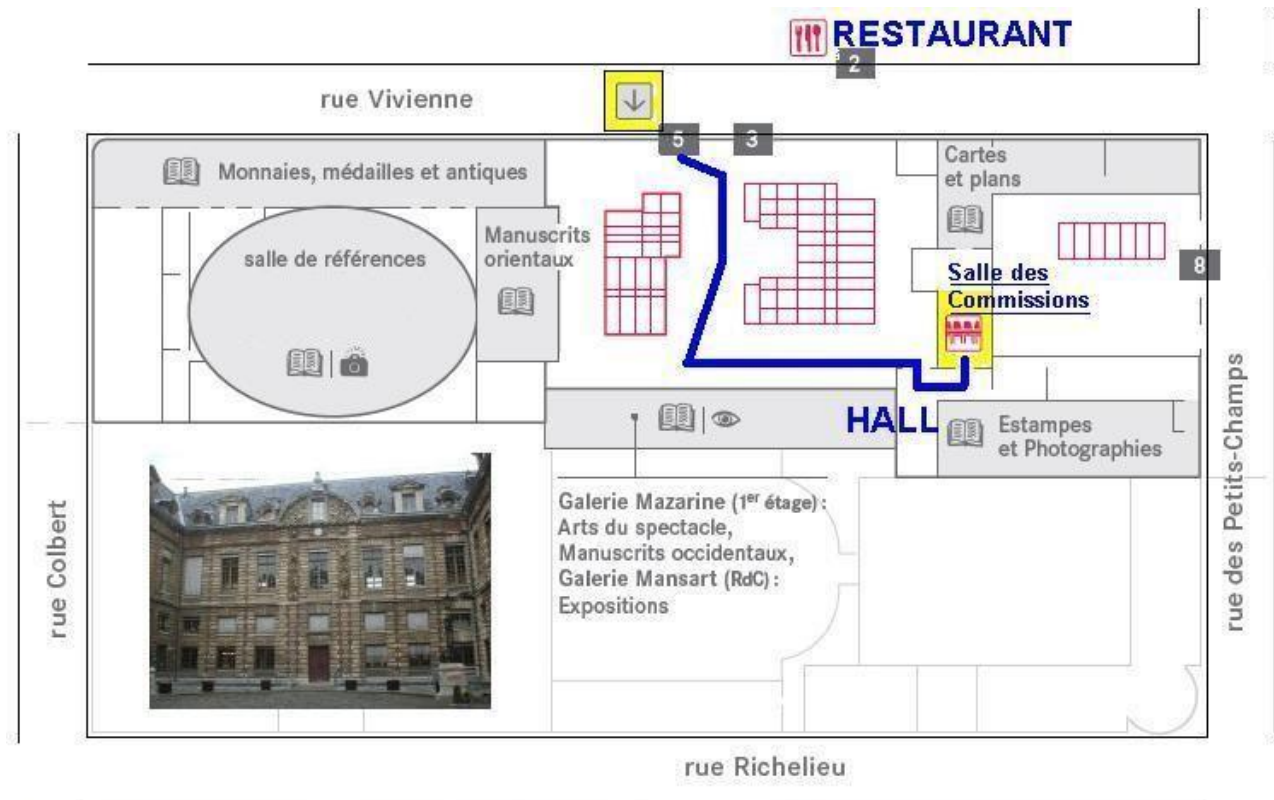

### **Bibliothèque nationale de France, Paris, France.**

The symposium takes place at the French National Library, Richelieu site, salle des Commissions.  
Location: 5 rue Vivienne, 75002 Paris. Nearest underground stations: Bourse (line 3), Palais-Royal (line 1 & 7), Pyramides (line 7 & 14). Access by buses, n° 20, 29, 39, 69, 74, 85.

#### **Access to the 5 rue Vivienne**

## Access to the Salle des Commissions

**Lunch will be available on the premises, at the BnF restaurant -n° 2 on the map- (at the cost of the participant).**