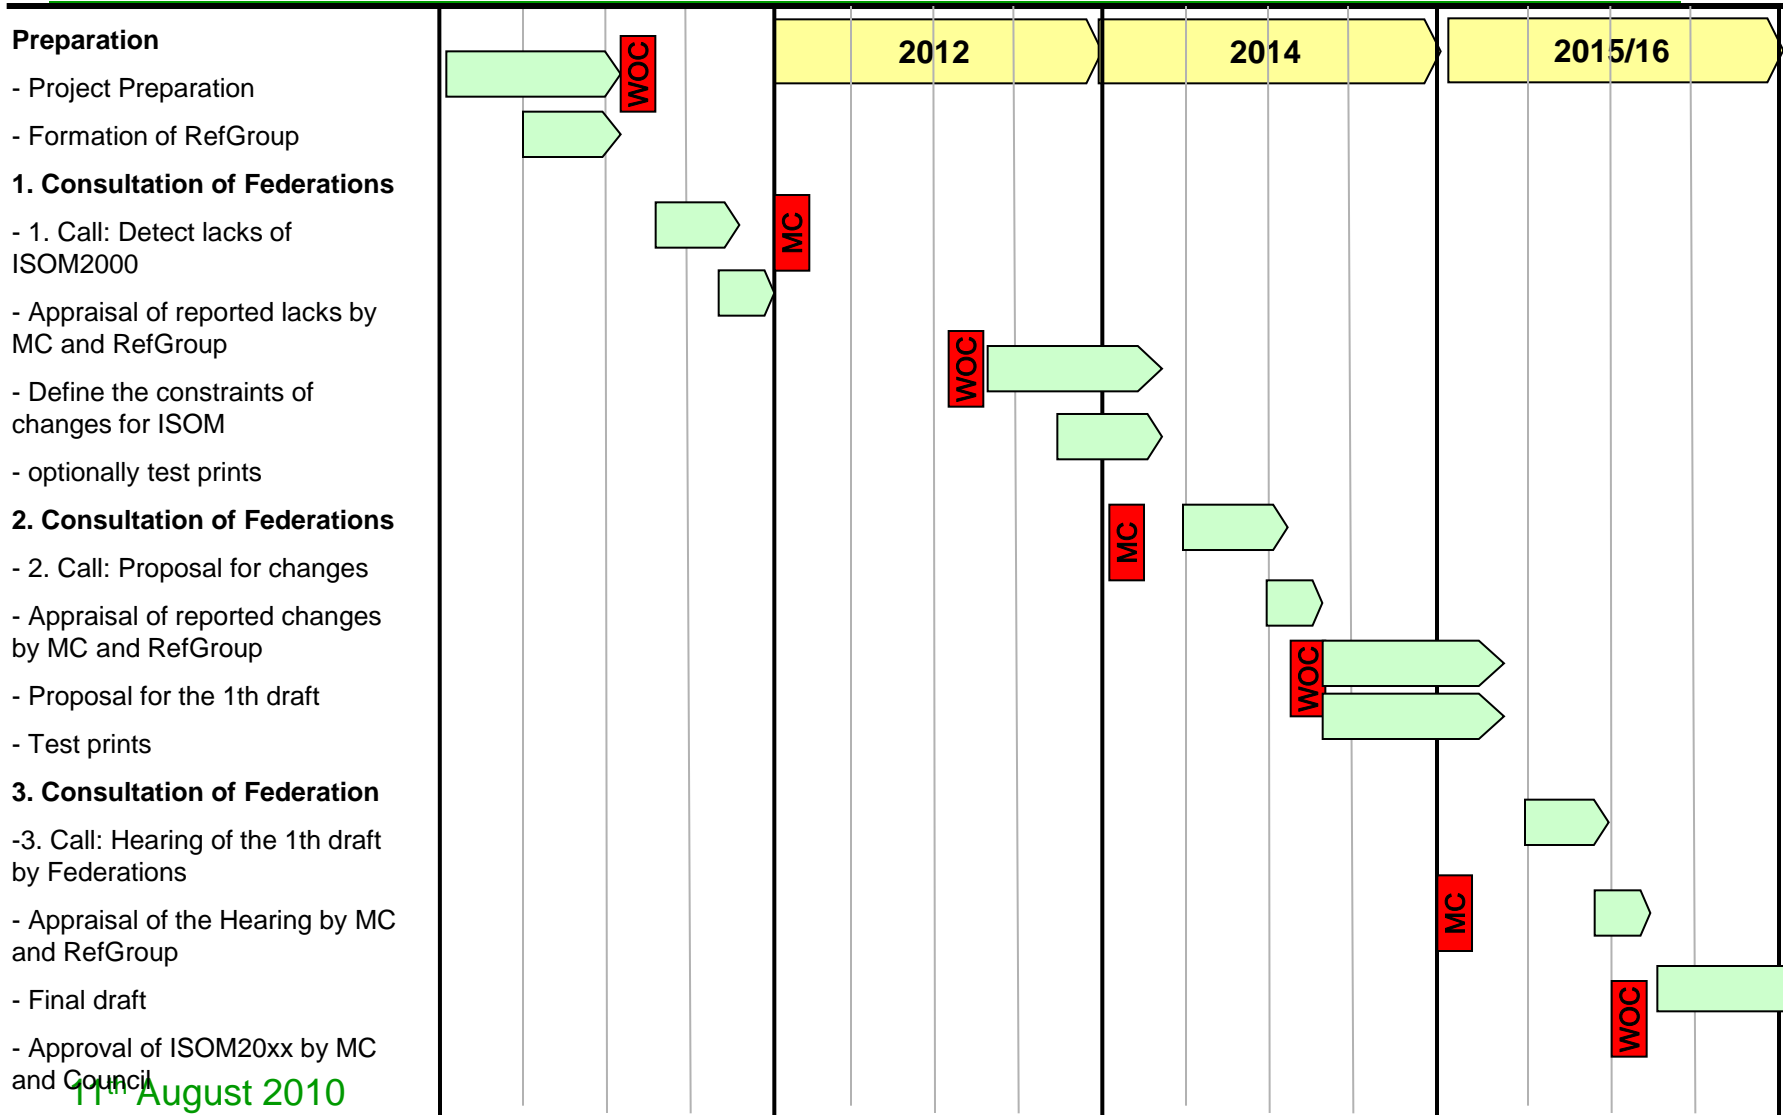

Revision of ISOM

- Content of ISOM 2000 has been transferred to www.iomaps.org
based on WikiMedia
 - only open for MC members at the moment
 - Soon open for the “Reference Group”
 - Later open for federations (2nd call)
 - Final version open for everybody
- Case Study “CMYK-Printing of Orienteering Maps” completed and implemented into revision (financed by Swiss Orienteering Foundation on behalf of Swiss Orienteering)

Roadmap

11th August 2010

Valid from 2012

Sprint Walk

- Issues to discuss:
 - main Level / 3 and more level issues
 - bridges/overpasses
 - stairs
 - underpasses
 - canopies
 - forbidden areas
- Meeting point:
 - 18:00 Rolex Learning Center (Q-Map), EPFL Campus Dorigny